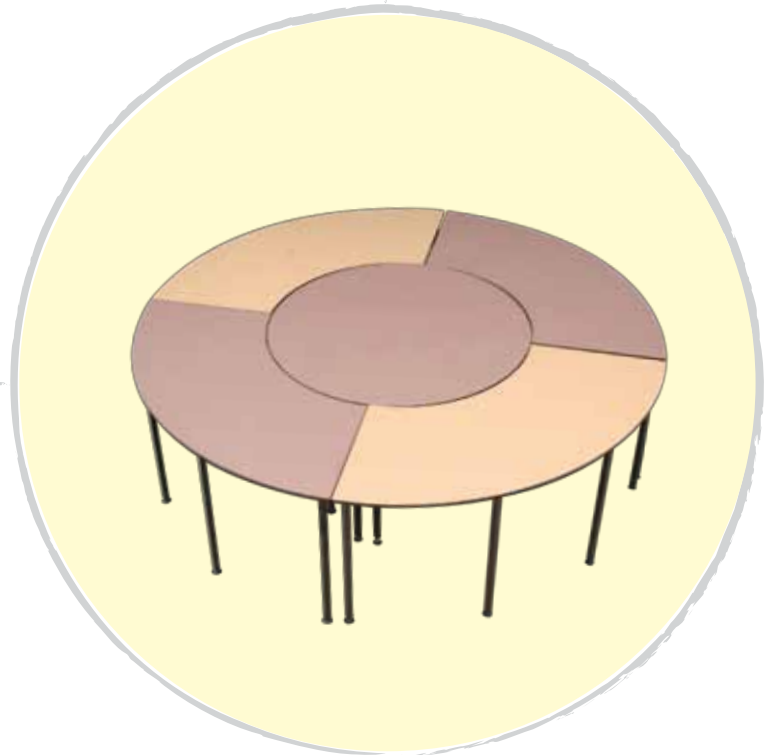

Trilogy Table

Flexible resource for 6 to 12 students.

Available in a range of heights

Guided Reading Table

 Available adjustable heights
or in a range of fixed heights

 Close convenient contact
with small groups of students
requiring intensive instruction

Saturn Table

- ♥ Pieces available separately
- ♥ Available in a range of heights
- ♥ Flexible, cooperative learning for 12 to 21 students